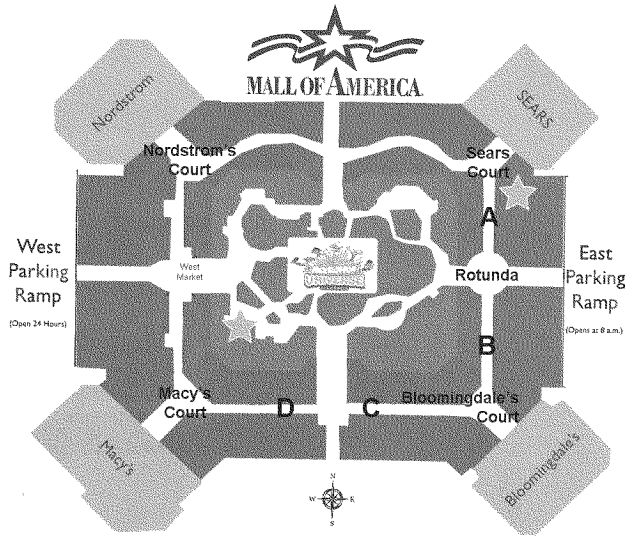

MINNESOTA SKI & SNOWBOARD EXPO

October 19-21, 2012 • Mall of America, Bloomington, MN

Please refer to the webpage for booth pricing, based on booth location

Corridor A

Corridor B

Rotunda

Bloomingdale's Court

Sears Court